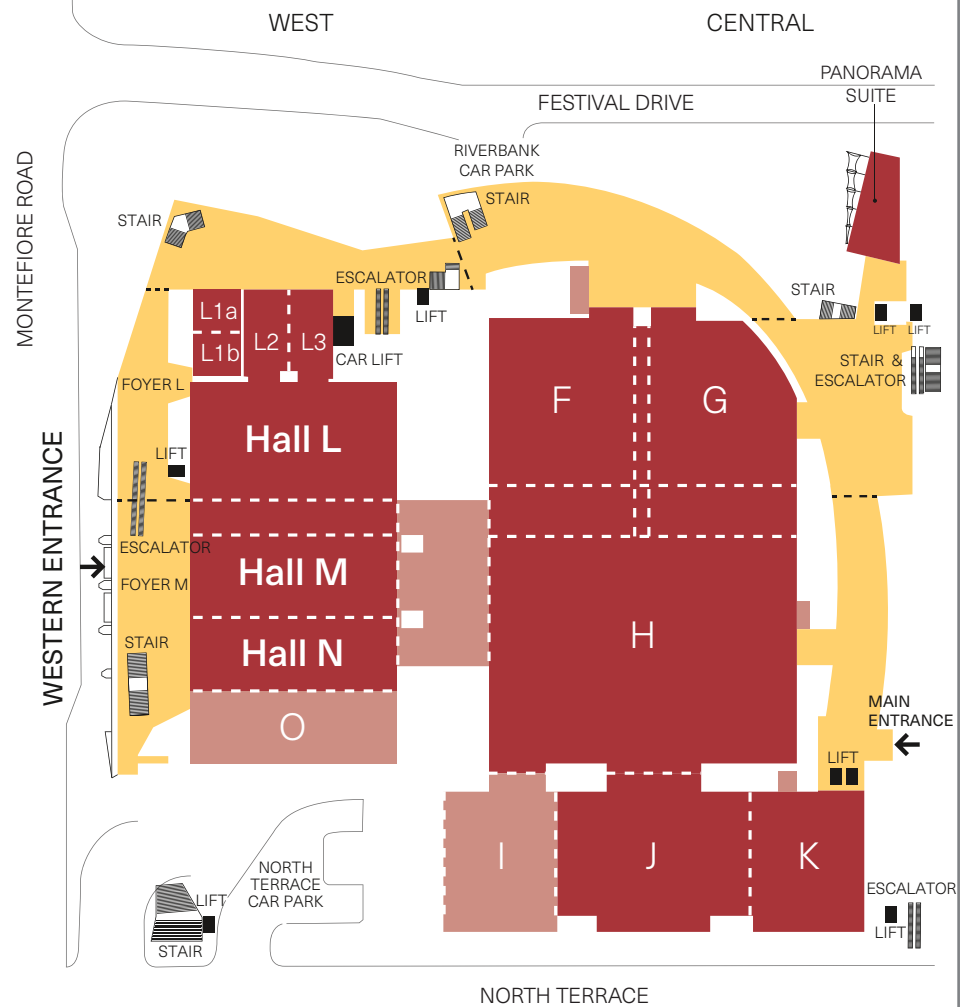

SA Exploration and Mining Conference 2016 - Floor Plan

Sponsors table location

Table No.	Company
1	Department of State Development
2	Department of State Development
3	Paydirt
4	Geological Society of Australia
5	Titeline Drilling
6	AusIMM & New Professionals
7	AMC Consultants
8	AMC Consultants
9	Australian Institute of Geoscientists
10	ALS Geochemistry
11	SACOME
12	Women in Resources / Wimnet
13	NExUS Students
14	Paracombe Wine Tasting
15	Australian Society of Exploration Geophysicists
16	Bureau Veritas Minerals
17	Borehole Wireline
18	Minalyze
19	Archimedes Consulting
20	ZZ Resistivity Imaging
21	Investigator Resources
22	Intertek

GROUND LEVEL - Site location

HALL LAYOUT - Table location